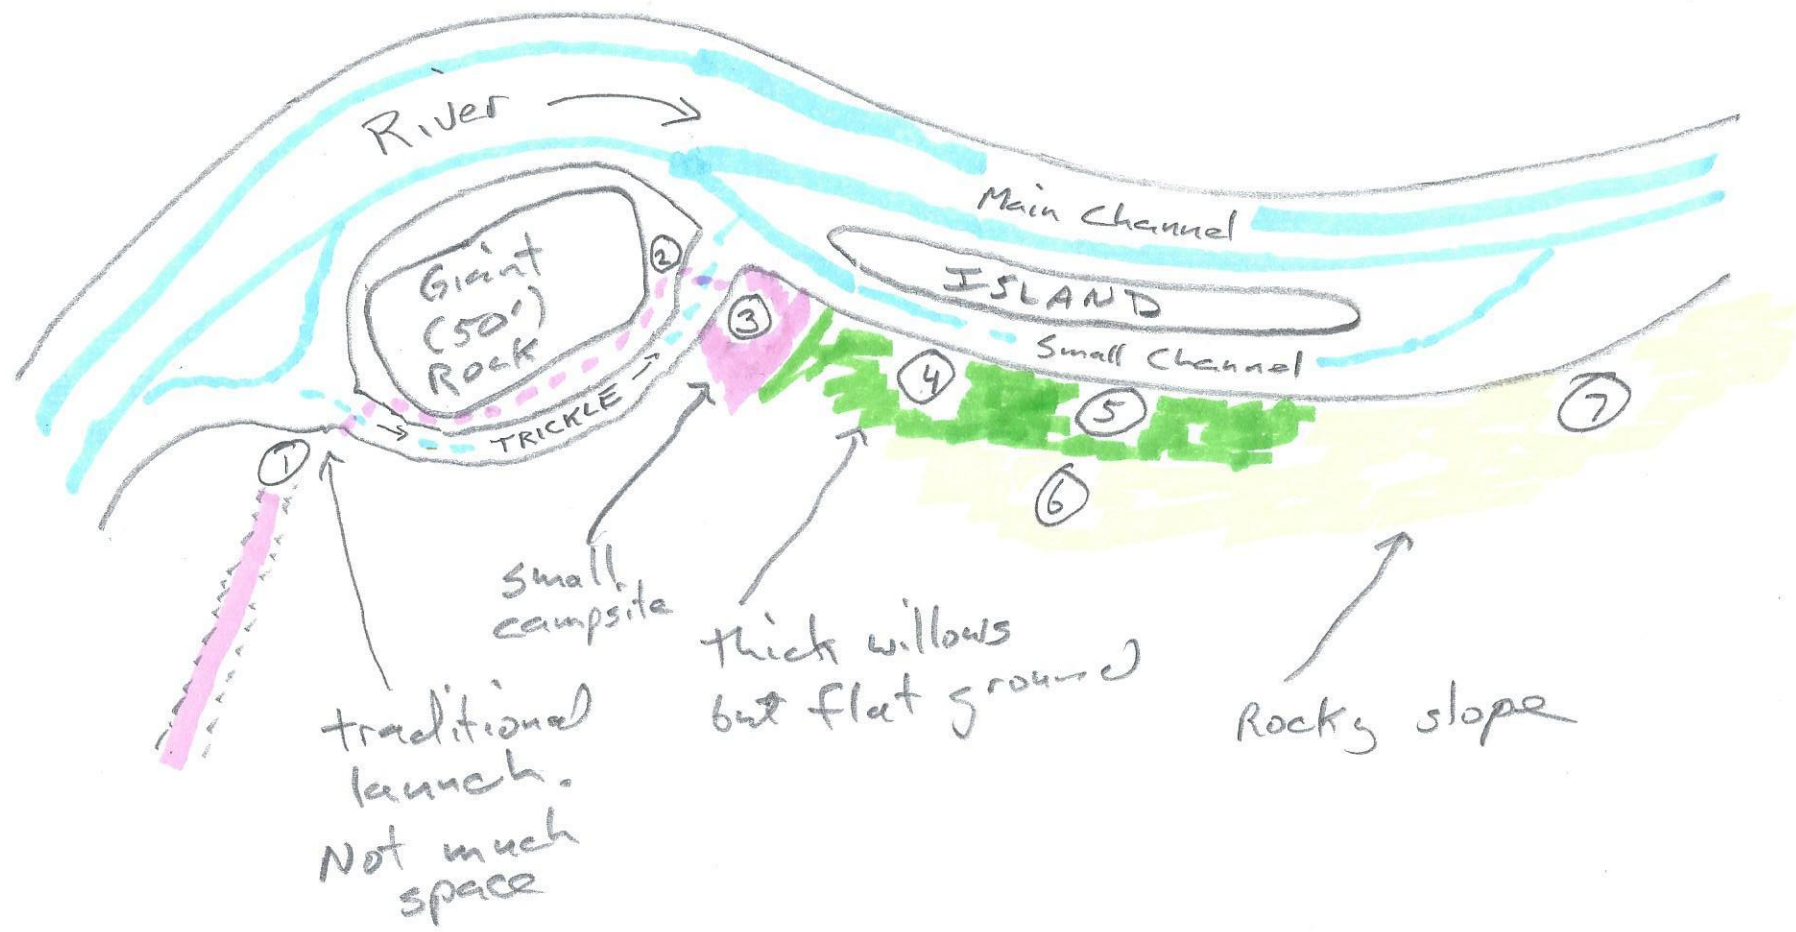

Delta R - Bottom of Portage

traditional launch.
Not much space

Small campsite

thick willows
but flat ground

Rocky slope